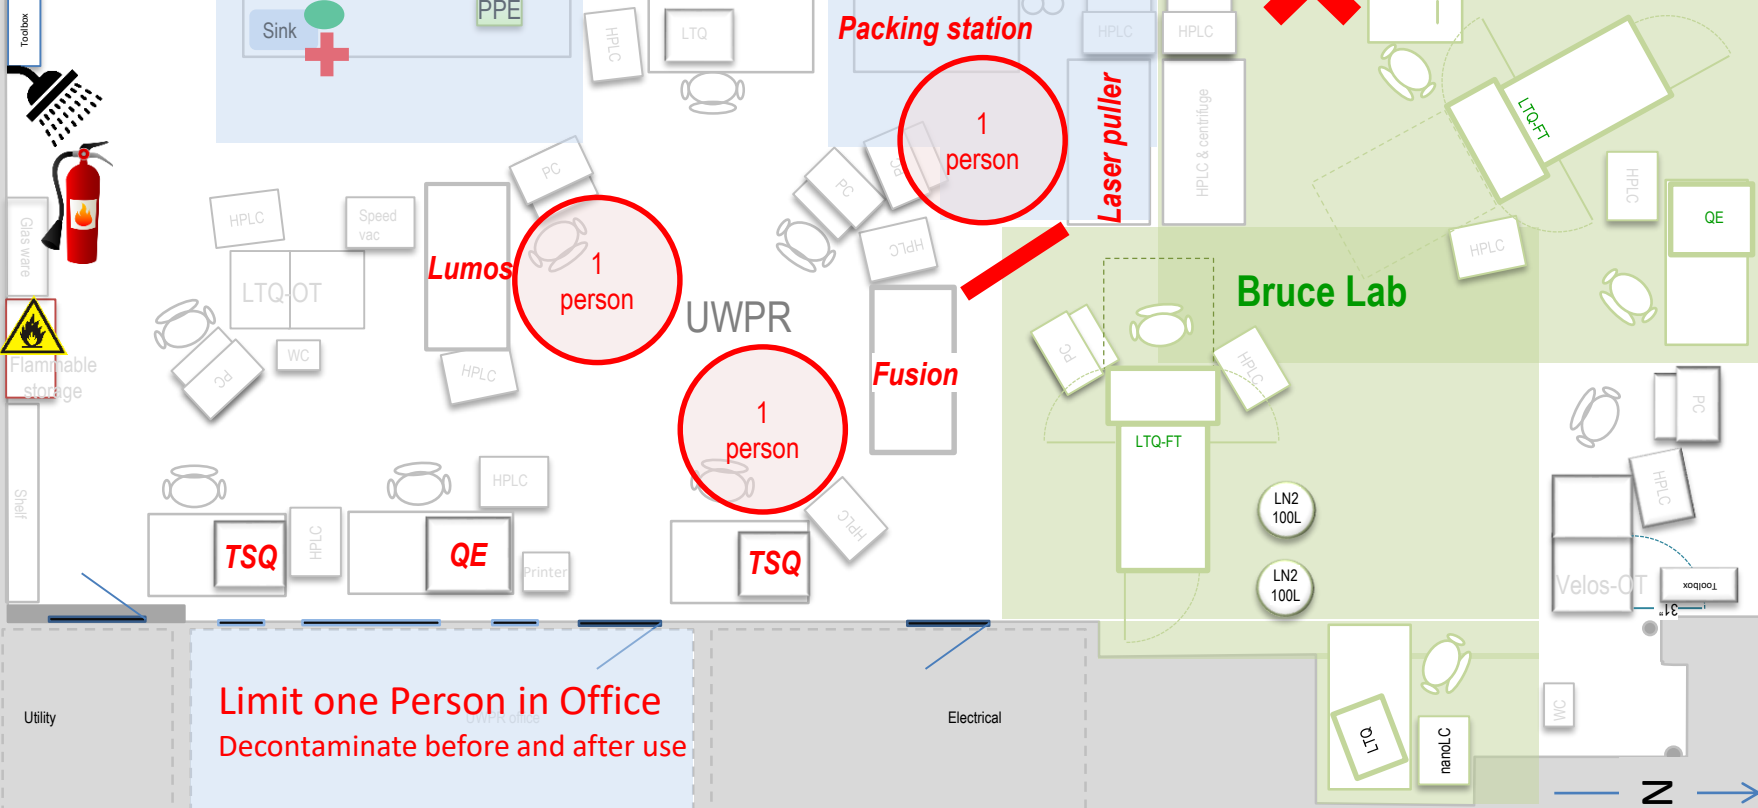

COVID-19 Prevention

Keep 6 ft distance at all times

UWPR users please use double doors
To give Bruce lab members space

To give Bruce lab members space

Limit one Person per *Instrument*

Limit one Person using the *Packing Station & Laser Puller*

Stay clear of **Bruce lab space**

Decontaminate all common surfaces/instruments before and after use

B59
2020

Limit one Person in Office
Decontaminate before and after use